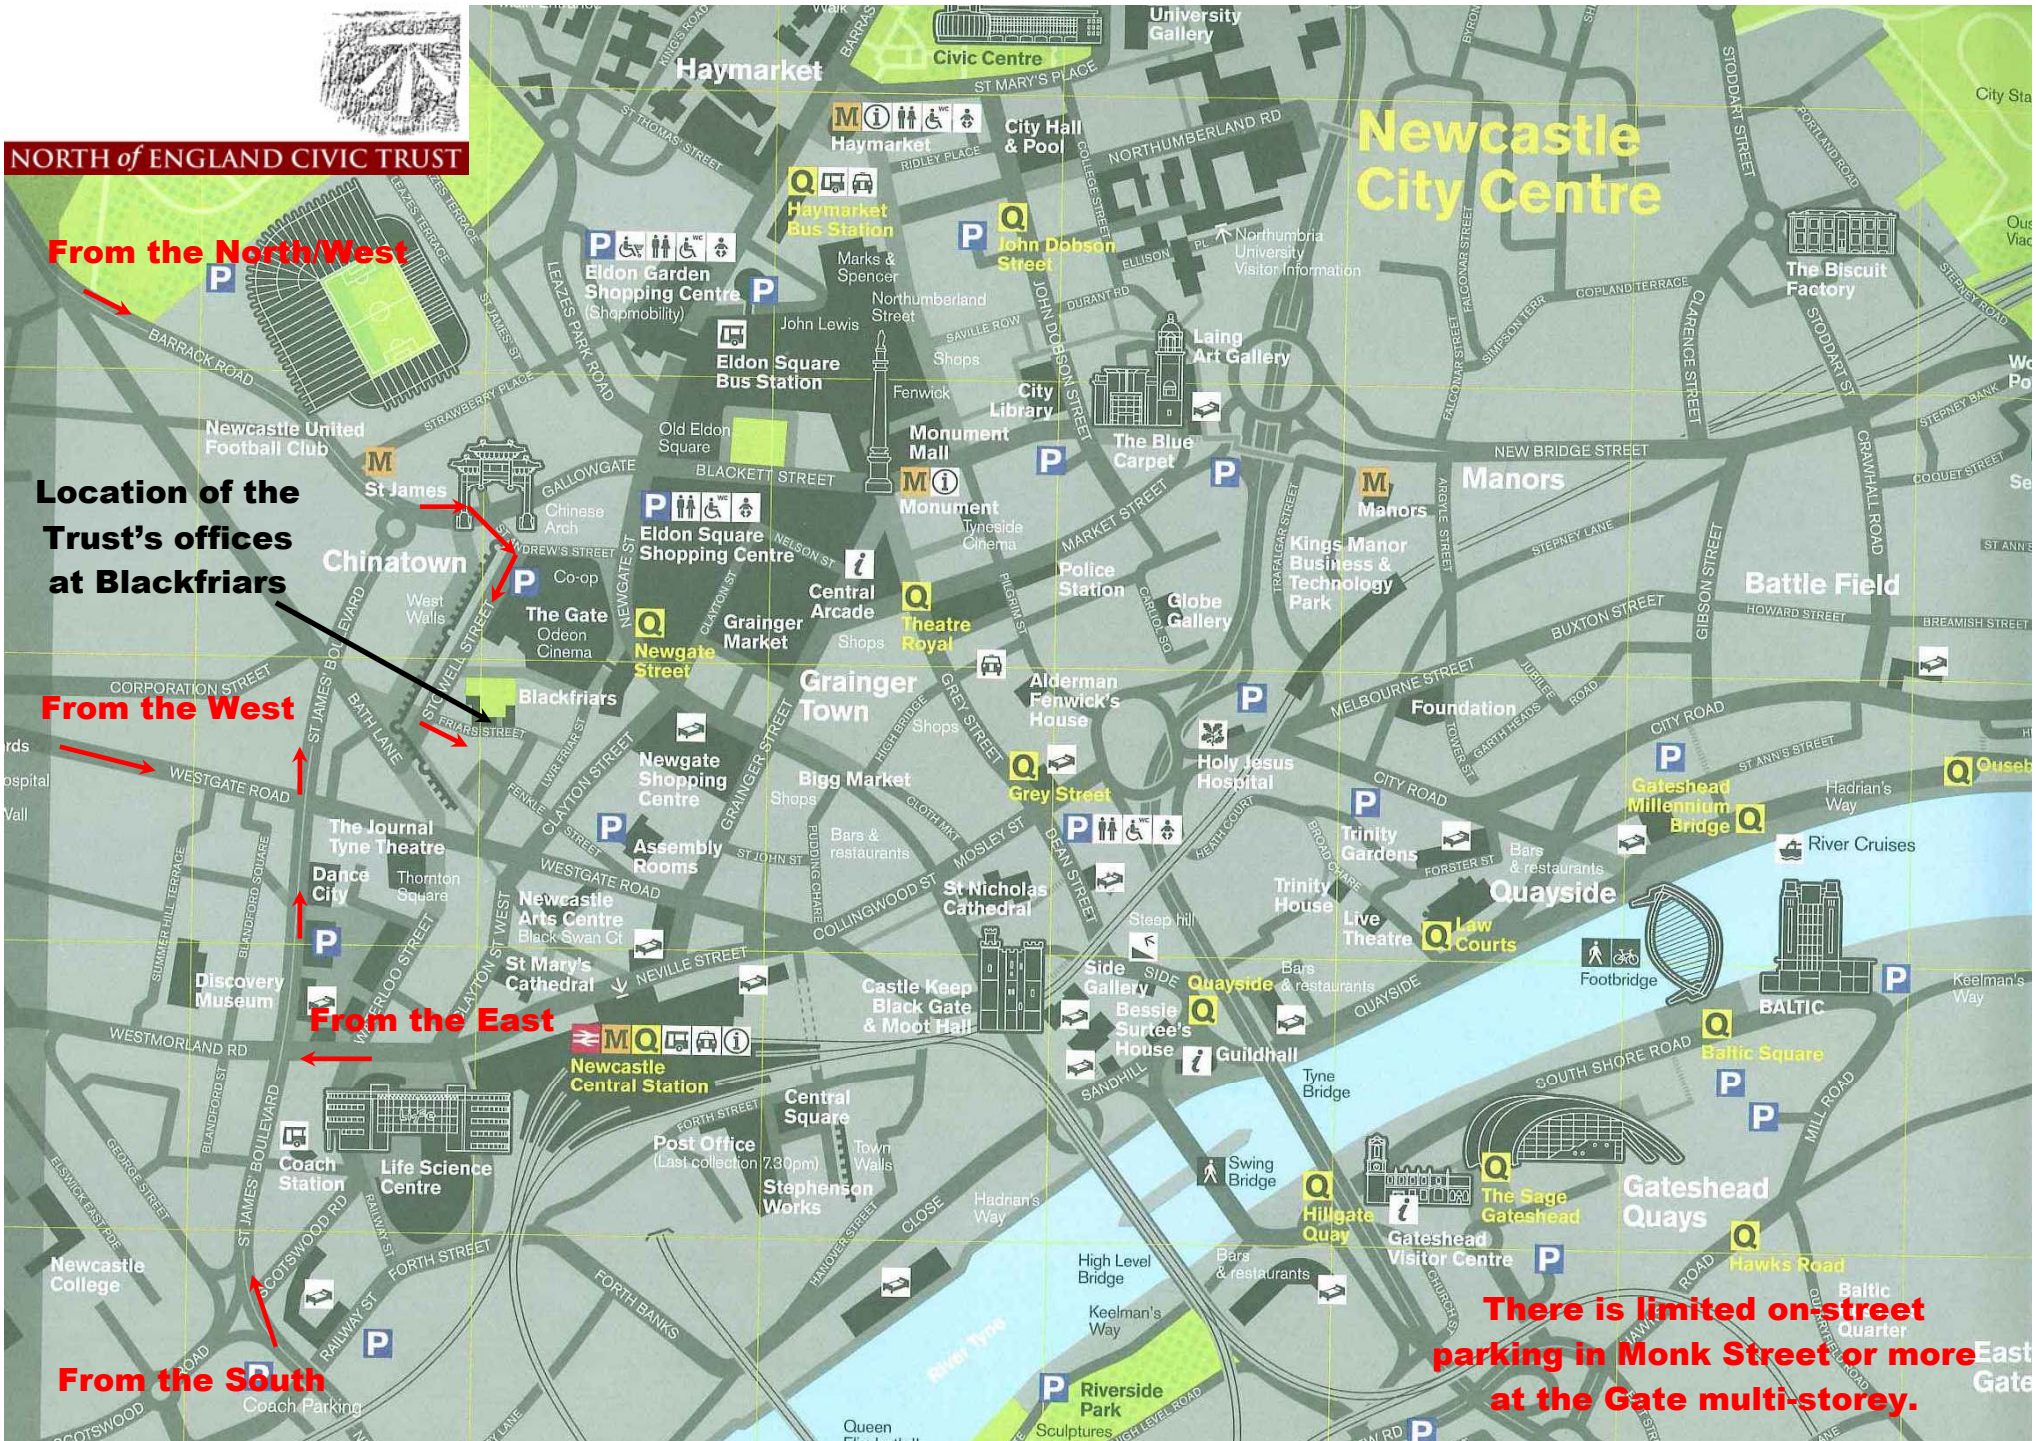

**NORTH of ENGLAND CIVIC TRUST**

**From the North West**

**From the West**

**From the East**

**From the South**

**Location of the Trust's offices at Blackfriars**

# Newcastle City Centre

**There is limited on street parking in Monk Street or more at the Gate multi-storey.**